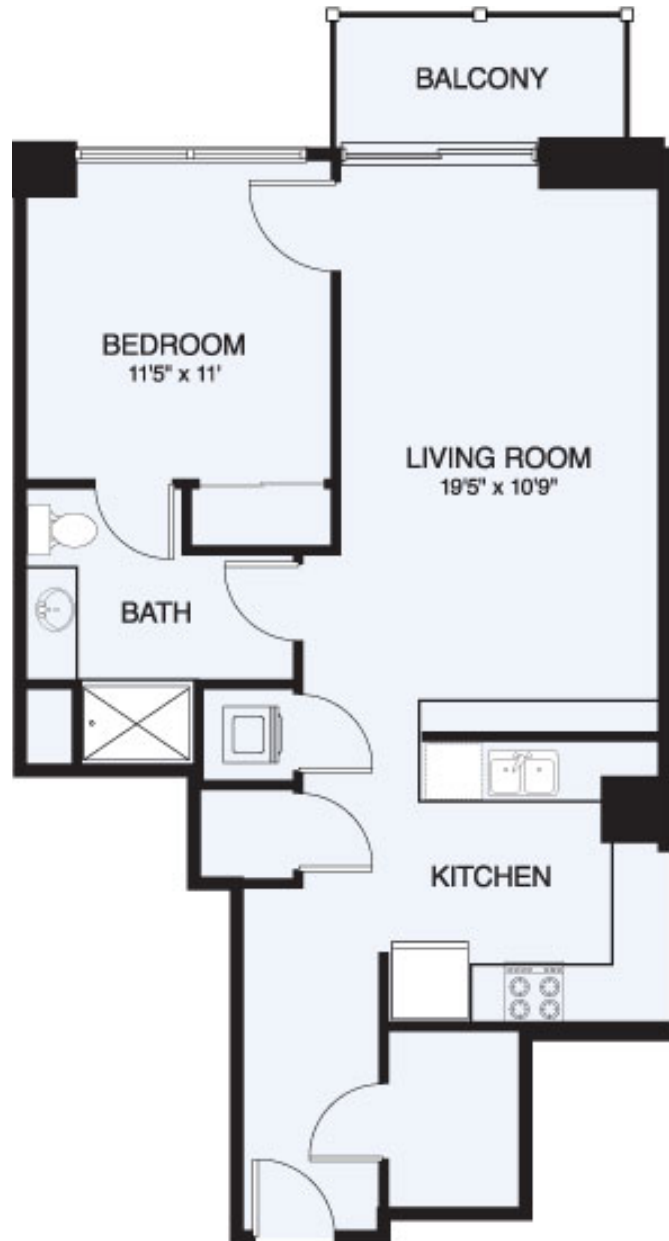

# A10

1 BED / 1 BATH

785  
SQ. FT.

**SKYHOUSE**<sup>®</sup>  
UPTOWN

640 N Church St. | Charlotte, NC 28202

833-897-3035 | [www.skyhouseuptown.com](http://www.skyhouseuptown.com)

*\*Floor plans are artist's rendering. All dimensions are approximate. Actual product and specifications may vary in dimension or detail. Not all features are available in every apartment. Prices and availability are subject to change. Please see a representative for details.*