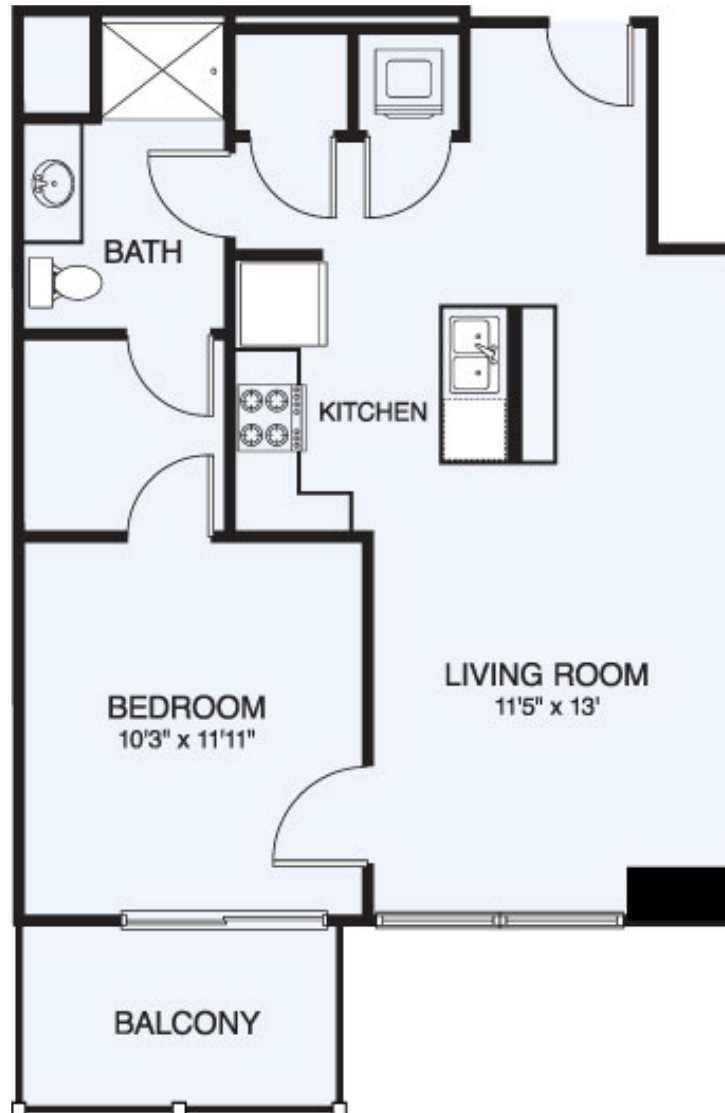

A4

1 BED / 1 BATH

694
SQ. FT.

SKYHOUSE UPTOWN	640 N Church St. Charlotte, NC 28202
	833-897-3035 www.skyhouseuptown.com

**Floor plans are artist's rendering. All dimensions are approximate. Actual product and specifications may vary in dimension or detail. Not all features are available in every apartment. Prices and availability are subject to change. Please see a representative for details.*