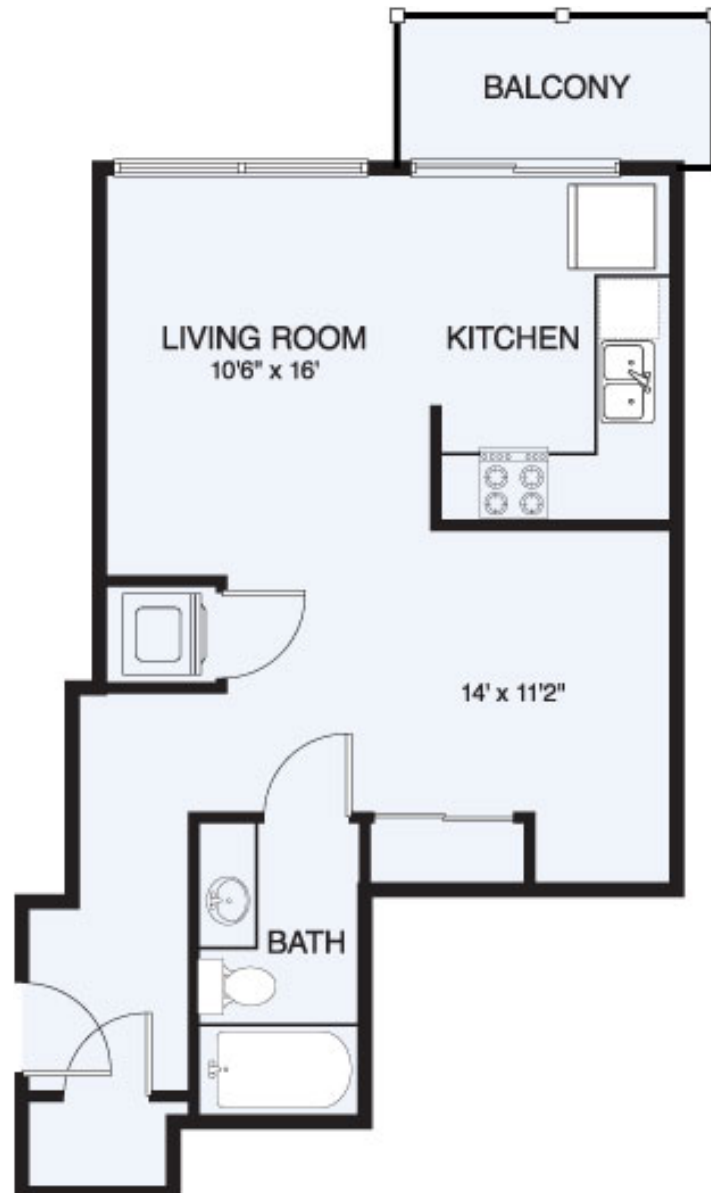

S2-ADA

STUDIO / 1 BATH

585
SQ. FT.

SKYHOUSE UPTOWN	640 N Church St. Charlotte, NC 28202
	833-897-3035 www.skyhouseuptown.com

**Floor plans are artist's rendering. All dimensions are approximate. Actual product and specifications may vary in dimension or detail. Not all features are available in every apartment. Prices and availability are subject to change. Please see a representative for details.*